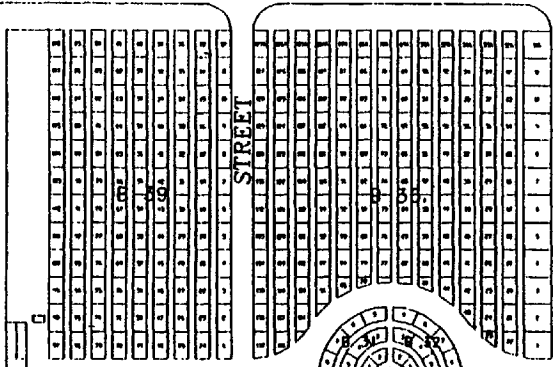

QUINCY

STREET