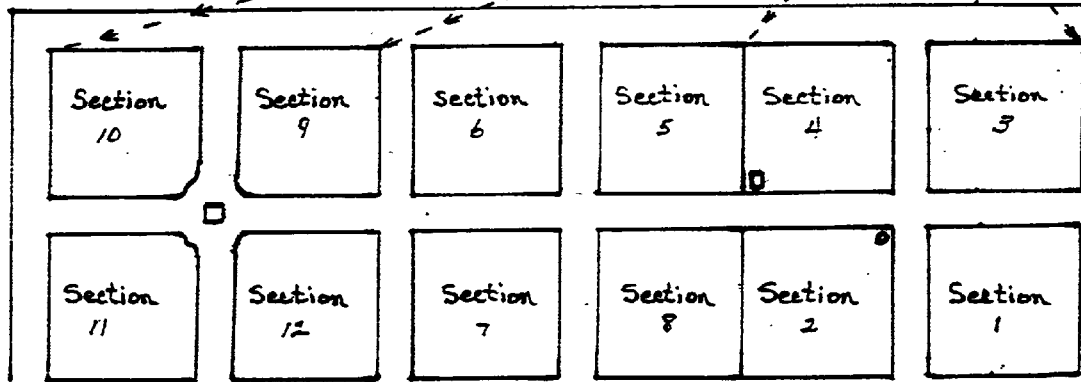

Gene Pontiac
McCune

McCune Cemetery
REVISED 1995

OLD MAP 1976

County Road

County Highway