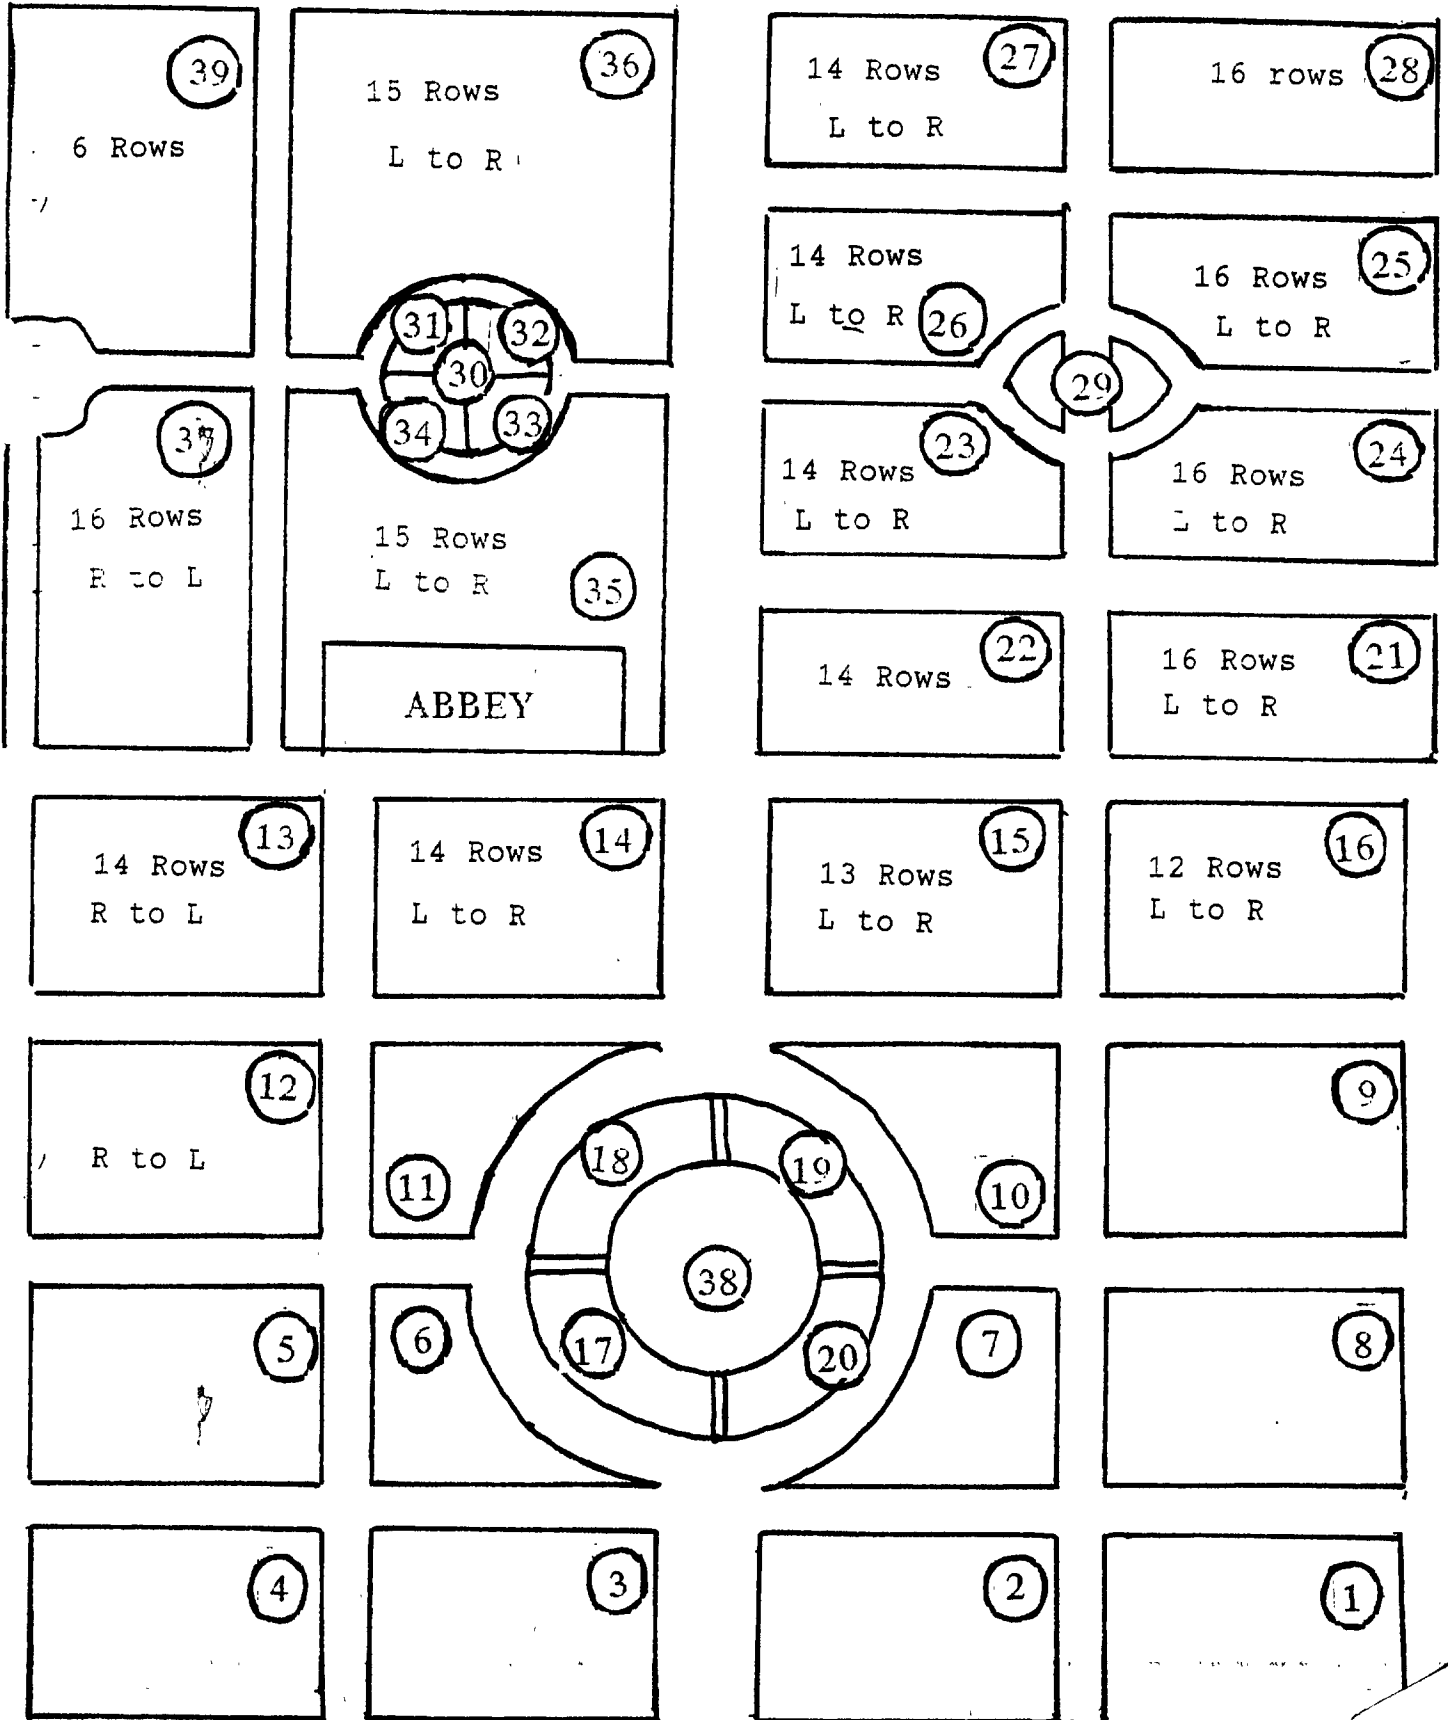

Mt OLIVE CEMETERY

SEC-32 TWP-30 RNG-25 NE4 NW4

William C. Cuthbertson