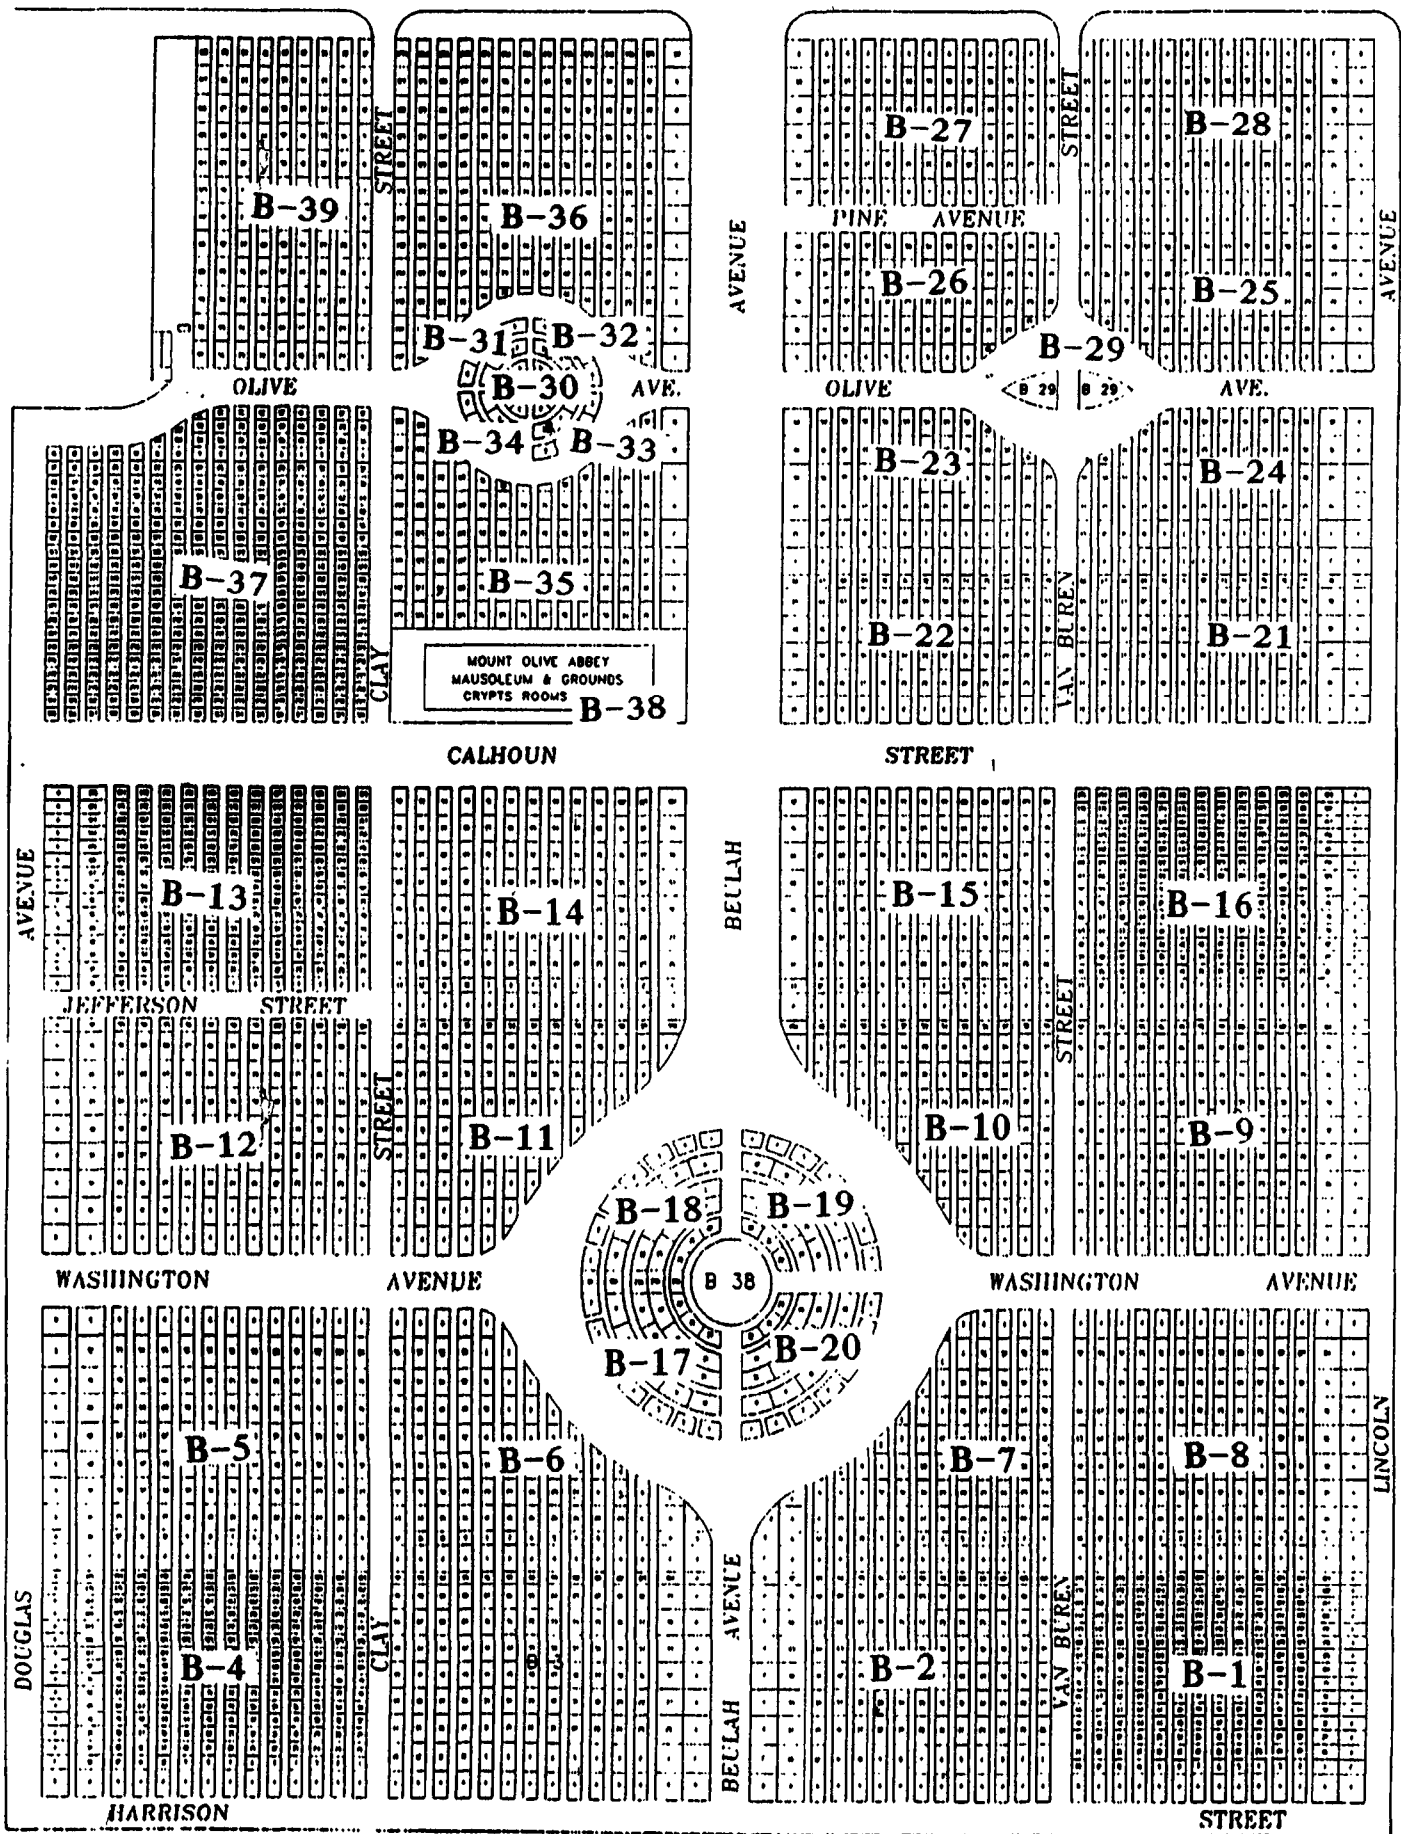

MOUNT OLIVE CEMETERY

JAN, 1979

PITTSBURG, KANSAS

SCALE: 1"=25'