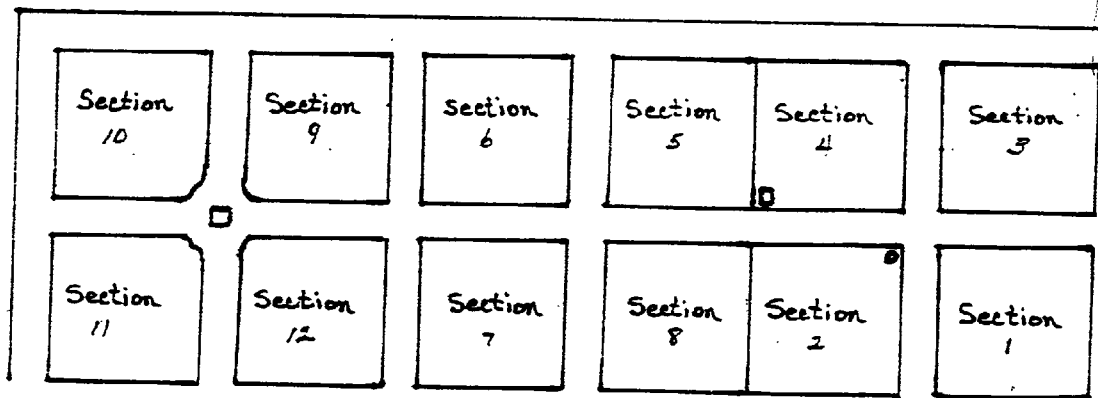

NEW

OLD

GENE PONT OUS

McCune Cemetery  
Caretaker

415 S. Water  
Guard,  
724-6552

McCune Cemetery

County Road

County Highway